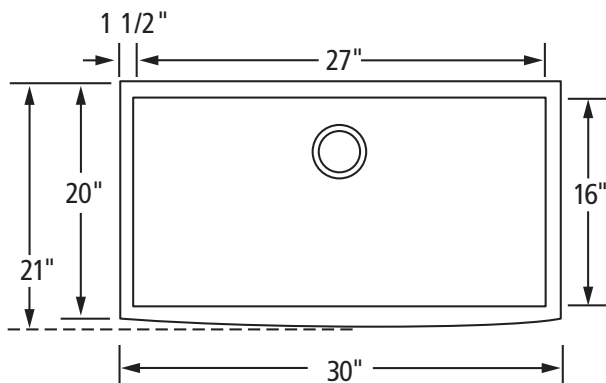

Optional Accessories

- Sink Strainer

Side View

Chef Pro Sink Product Specifications:

Apron sink shall include all features noted on this sheet. Sink shall be single bowl in 16 gauge 304 commercial grade stainless steel.

Sink Strainer: _____