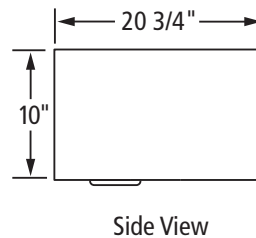

Optional Accessories

- Sink Strainers

All sinks are handmade. Prior to cutting, verify with included template.