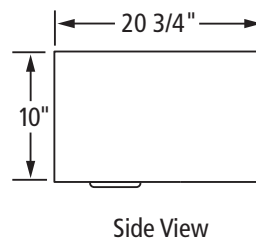

Optional Accessories

- Sink Strainers

All sinks are handmade. Prior to cutting, verify with included template.