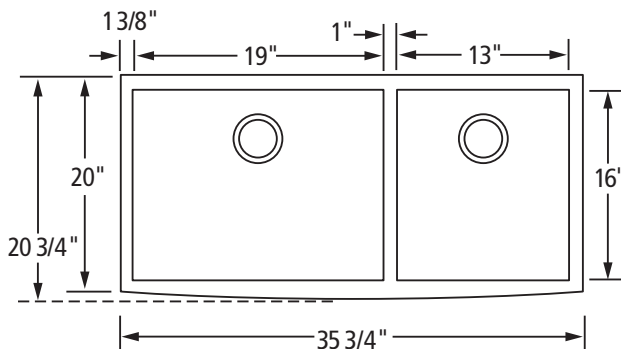

Optional Accessories

- Sink Strainers

All sinks are handmade. Prior to cutting, verify with included template.