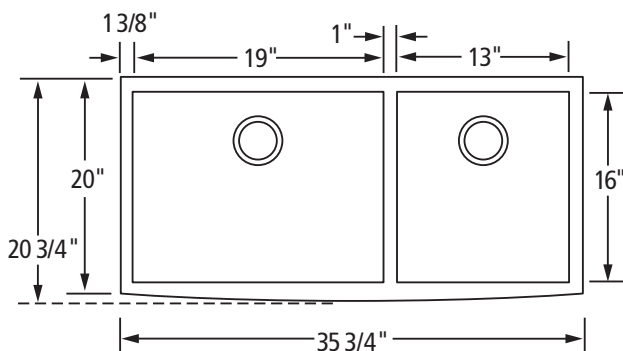

Optional Accessories

- Sink Strainers

All sinks are handmade. Prior to cutting, verify with included template.