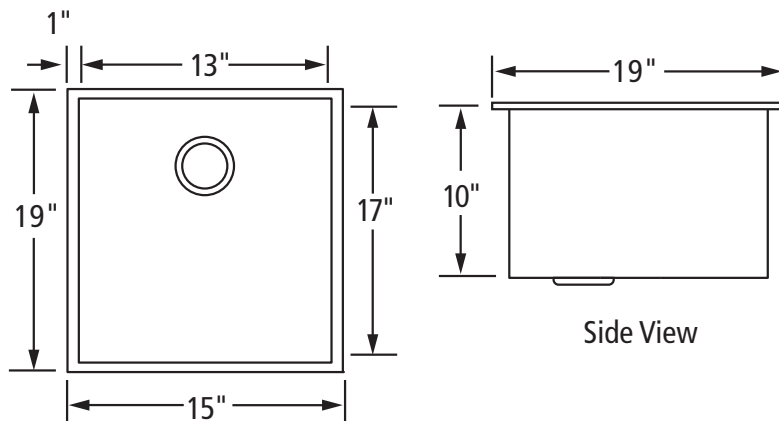

Optional Accessories

- Sink Strainer
- Grid

All sinks are handmade. Prior to cutting, verify with included template.