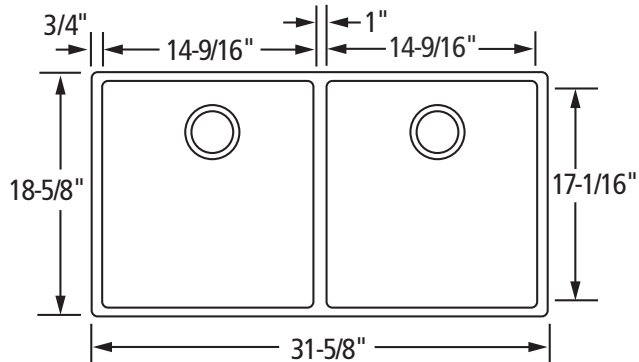

CPUZ3219-D10/10

16 Gauge 304 Stainless Steel Double Bowl Undermount Sink

Side View

Dimensions

- Overall Size: 31-5/8" x 18-5/8"
- Bowls: 14-9/16" x 17-1/16" x 10"
- Drain Opening: 3-1/2"

Optional Accessories