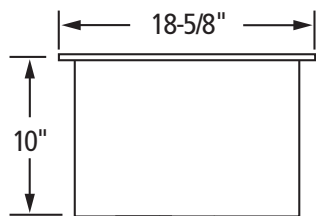

CPUZ3219-D10/10

16 Gauge 304 Stainless Steel Double Bowl Undermount Sink

Side View

Dimensions

- Overall Size: 31-5/8" x 18-5/8"
- Bowls: 14-9/16" x 17-1/16" x 10"
- Drain Opening: 3-1/2"

Optional Accessories