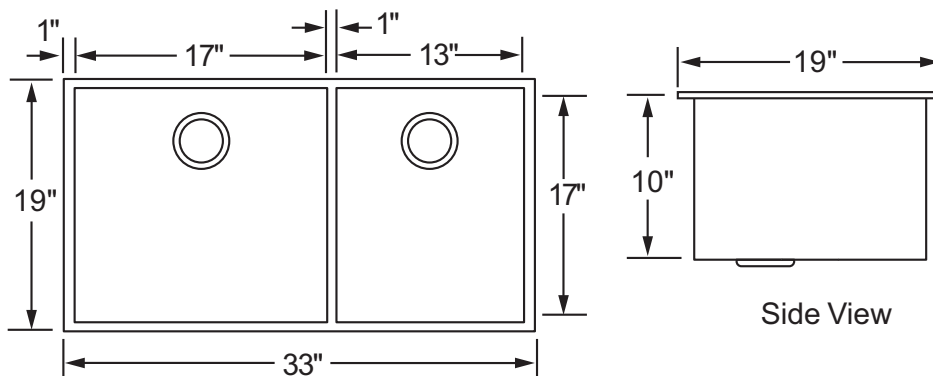

Optional Accessories

Sink Strainers
Grids

All sinks are handmade. Prior to cutting, verify with included template.