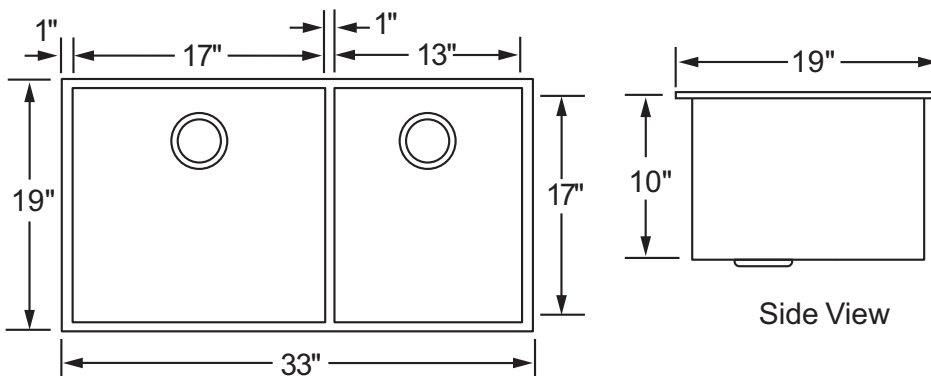

Optional Accessories

Sink Strainers
Grids

All sinks are handmade. Prior to cutting, verify with included template.